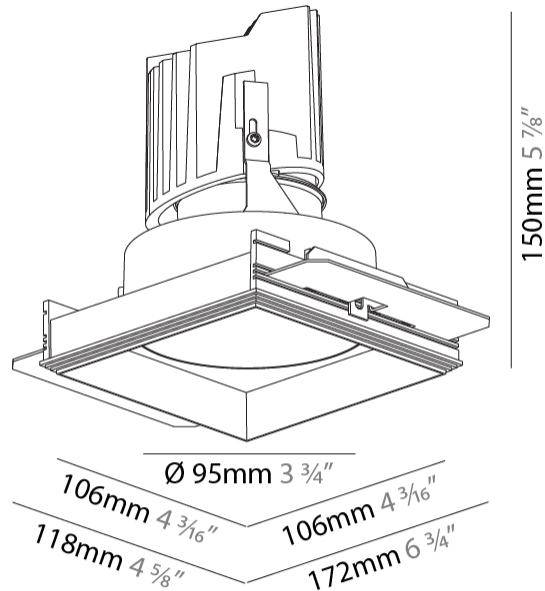

GENERAL

Series: Bioniq
Subseries: Bioniq Square Deep
Brand: Prolicht
Division: Architectural
Mounting Type: Trimless
Mounting Location: Ceiling
Subcategory: Downlight

PHYSICAL

Diameter (mm): 95
Diameter (in): 3 3/4
Length (mm): 106
Length (in): 4 3/16
Width (mm): 106
Width (in): 4 3/16
Height (mm): 150
Height (in): 5 7/8
Ceiling Thickness (mm): 10 / 12.5 / 15 / 25
Ceiling Thickness (in): 3/8 or 1/2 or 9/16 or 1
Min. Recessing Depth (mm): 170
Min. Recessing Depth (in): 6 11/16
Light Distribution: Downlight
Weight (kg): 0.688
Weight (lbs): 1.52
Fixture Finish: SSR / BKV / CWI / CRY / HAB / UFT / ITA / RUA / FTG / MYG / LOD / PUS / FRO / FUP / KIA / POP / BLS / SPG / MEY / GOH / GUM / CHC / COM / ABZ / JAG / OBR / MOS / ROR
Fixture Material: Aluminum Die Cast
Cut-out Measurements: 120mm / 4 3/4" x 120mm / 4 3/4"
Upon Request: Unique Ceiling Thickness

ELECTRICAL

Lamp Type: LED (Zhaga Standard)
Input Wattage (W): 16.5
Total Output Wattage (W): 14.7
Dimming: Dali Dimming
Driver Included: No
Driver Location: Recessed Housing
Driver Type: Constant Current - 120Vac
Driver Class: Class 2
Housing: See Components
Input Voltage (V): 120
Constant Current (MA): 350

LED

Number of LEDs: 1
Color Temperature (°K): Warm Dim
Max. Delivered Lumen (lm): 770
Nominal Lumen (lm): 1140
CRI: >90 CRI
Lamp Life (hrs): 50000
Upon Request: RGB-W Tunable White Special Color Temperature
Special LED

OPTICAL

Reflector: 20 / 40 / 60
Upon Request: Special Beam Angles

RATINGS AND CERTIFICATIONS

Zaneen Group, Inc. 6260 Folsom Blvd, Suite 3382, F 416-247-9319, www.zaneen.com

Certified By: Certified for North American Standards
In a constant effort to supply the best product, we reserve the right to change specifications or materials without notice. The most recent specification sheets are found at zaneen.com